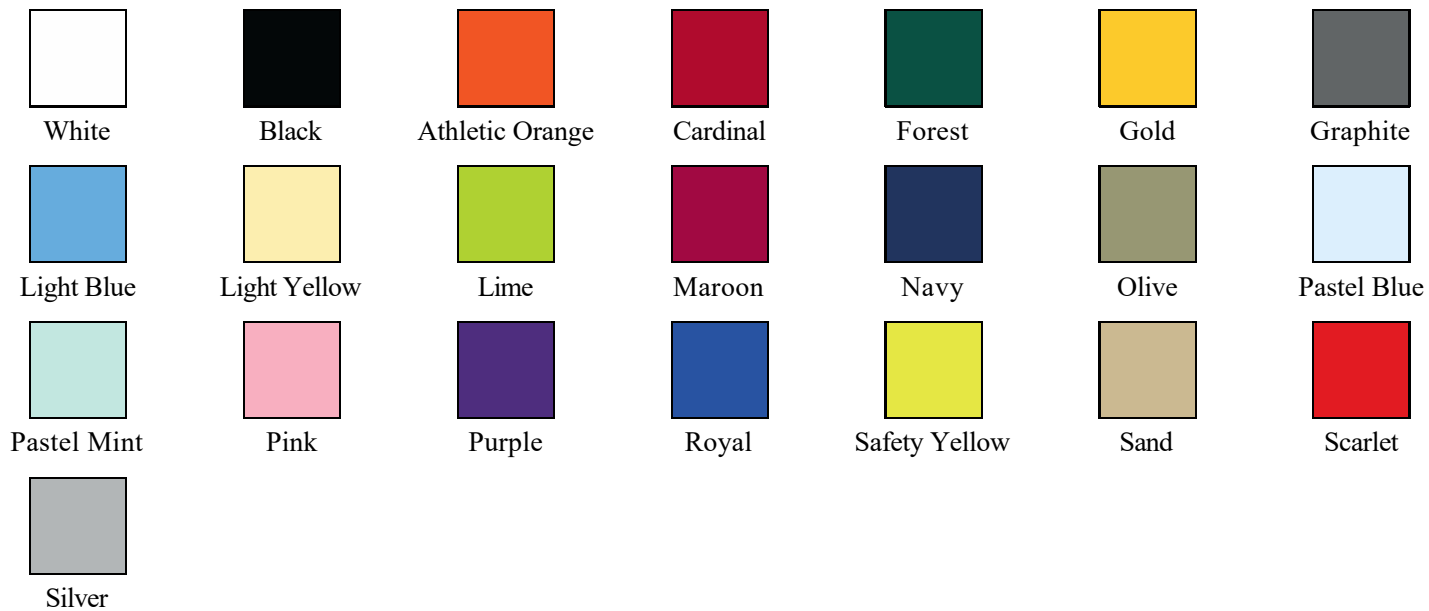

## Features & Benefits:

- **A4's 5-Star Fabric** - 4oz Micro Poly Interlock
  - Superior moisture wicking for peak performance
  - Ultra-tight knit for better opacity and printability
  - Stain release and odor resistant for easy care
  - Fade and snag resistant for durability
  - 44+ UPF for UV sun protection
- Reinforced shoulder seams
- Double needle cover stitch hem
- Transitioning to tag free neck
- Contoured fit

## Colors:

---